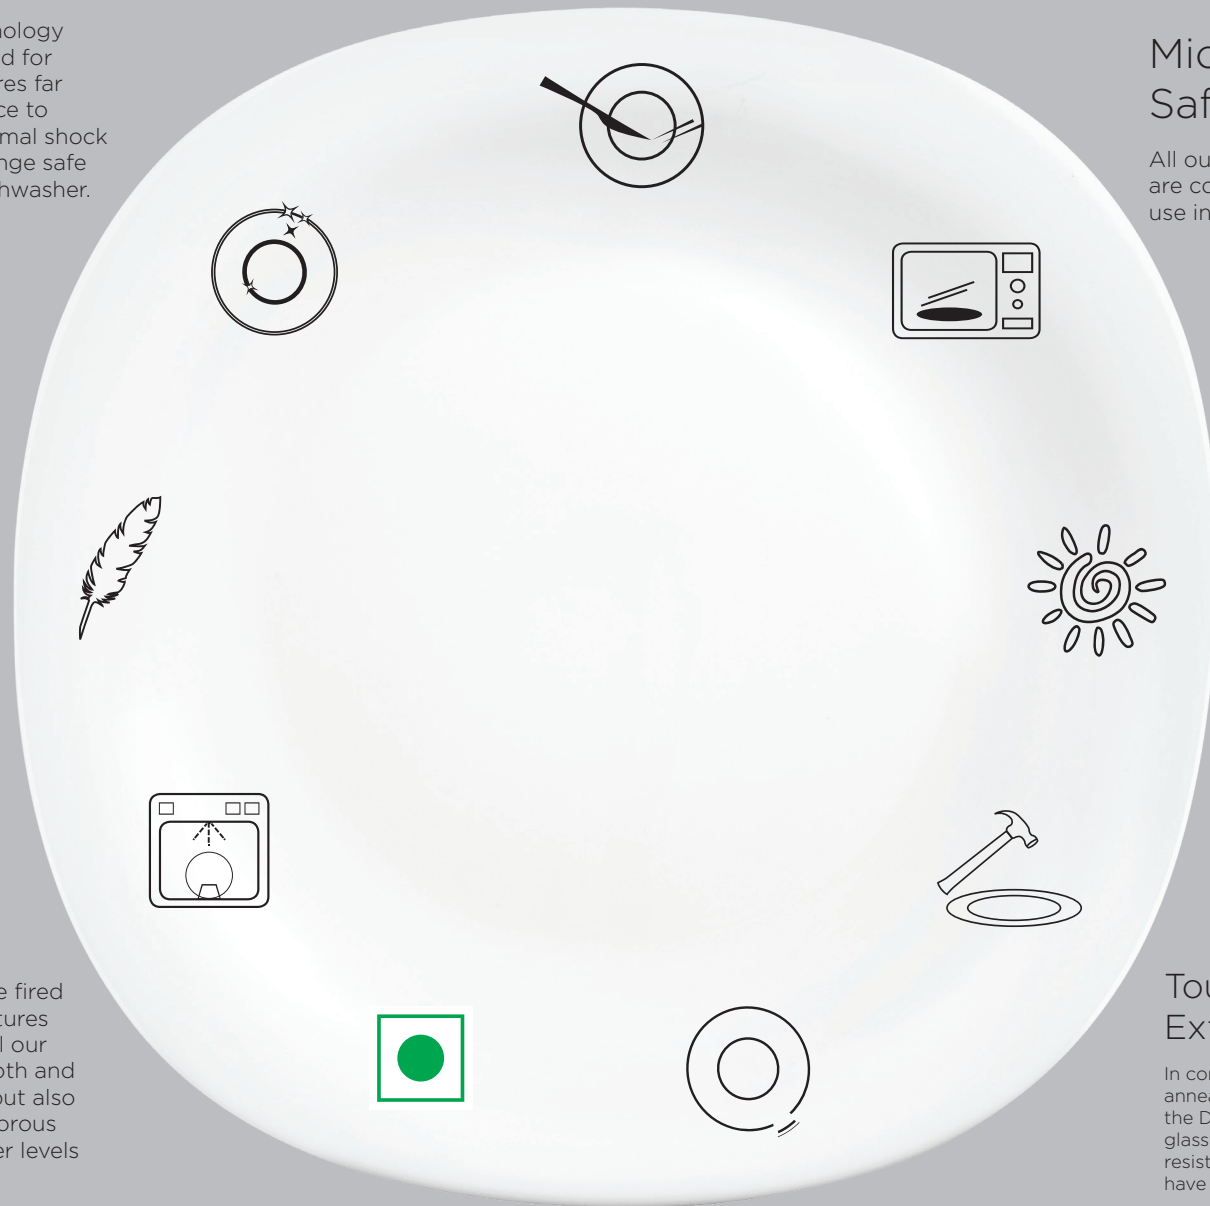

Scratch Resistance

The extraordinary glazing fired under highly controlled conditions ensures strong resistance to scratches and abrasions.

Dishwasher Safe

Advanced technology and process used for tempering ensures far greater resistance to impact and thermal shock to make Diva range safe to use in the dishwasher.

Microwave Safe

All our range of products are completely safe to use in the microwave.

Super Light

The European technology used to craft these products ensures much lighter and significantly thinner wares with almost zero surface porosity.

Super white

Enhanced whiteness is an outstanding feature with the Diva collection. We use the finest quality of chemical components to enhance the subtle glow of opal, making it whiter than ever.

100% Hygienic

The special glaze fired at high temperatures not only gives all our products a smooth and polished finish, but also ensures a non-porous surface for higher levels of hygiene.

Bone Ash Free

Our products are completely bone ash-free, meaning 100%-vegetarian.

Break Resistant

In an unlikely event of breakage, Diva tempered opal glassware shatters into harmless fragments, in contrast to the annealed glassware.

Toughened Extra Strong

In comparison to normal annealed glassware, the Diva tempered opal glassware has greater resistance to impact and have a longer usage life.

QUADRA

— COLLECTION —

Keeping with the tradition of constant innovation, the stylish range of square shapes was launched, known as the Quadra Collection from Diva. The Quadra Collection promises to add a trendy & contemporary feel to your dining experience.